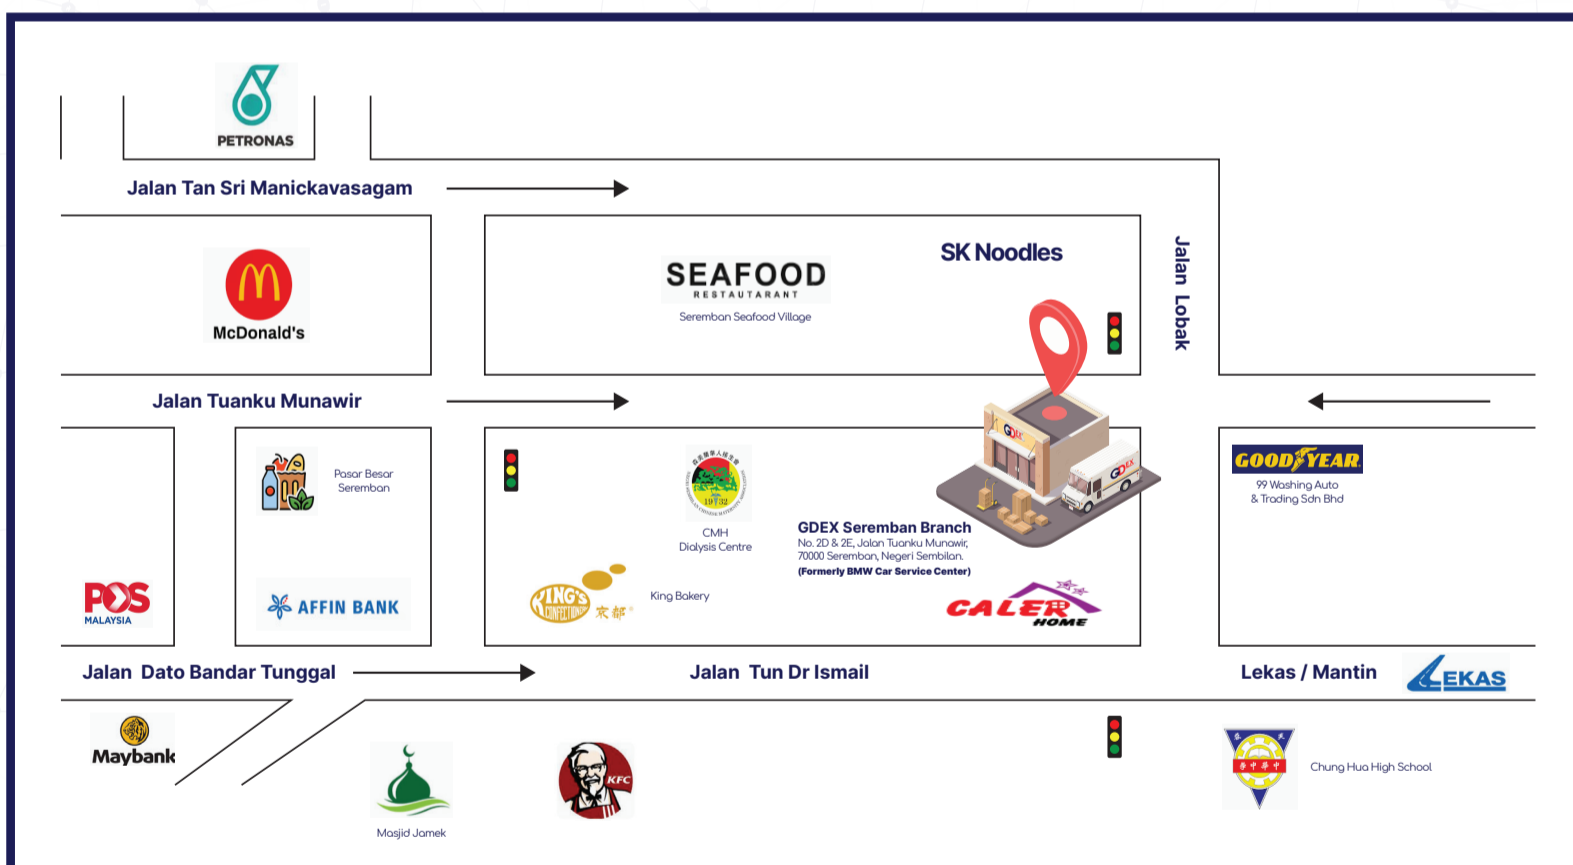

Scan me!

Seremban Branch RELOCATION NOTICE!

Dear Valued Customers,
We are pleased to inform you that we will be relocating to the following address effective on **15th January 2025**.

Branch Relocation Map & Info

Address:
No. 2D & 2E, Jalan Tuanku Munawir, Seremban, Negeri Sembilan

Contact Person: Ms. Joanne Chong

Contact Number: 06-767 0121

Email Address: gdexsrb@gdexpress.com

We apologise for any inconvenience caused and look forward to your continuous support.