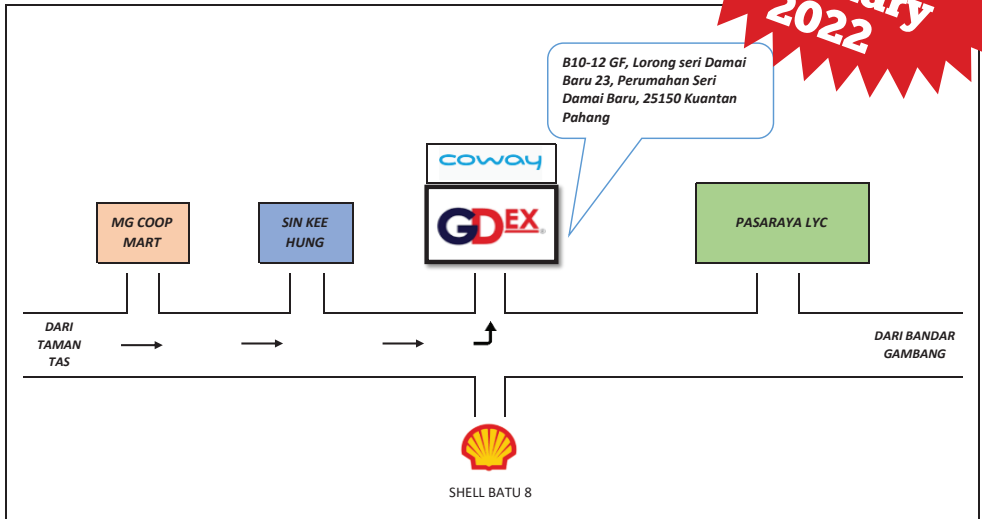

OPENING OF GAMBANG DISTRIBUTION CENTER

Dear Valued Customer,

To support our rapid business growth, we are pleased to announce the opening of our new Gambang Distribution Center(GBG) on 28th February 2022.

For further information or enquiries, please feel free to contact us.

Address : **B10-12 GF, Lorong Seri Damai Baru 23,
Perumahan Seri Damai Baru, 25150 Kuantan, Pahang**

Tel : **09-579 5599**

Email : **gdexgbg@gdexpress.com**

Please contact : **Ms Nadiah (011-5580 4558)**

**Effective
28th
February
2022**

Thank you for your continued support.
GD Express Sdn Bhd

www.gdexpress.com